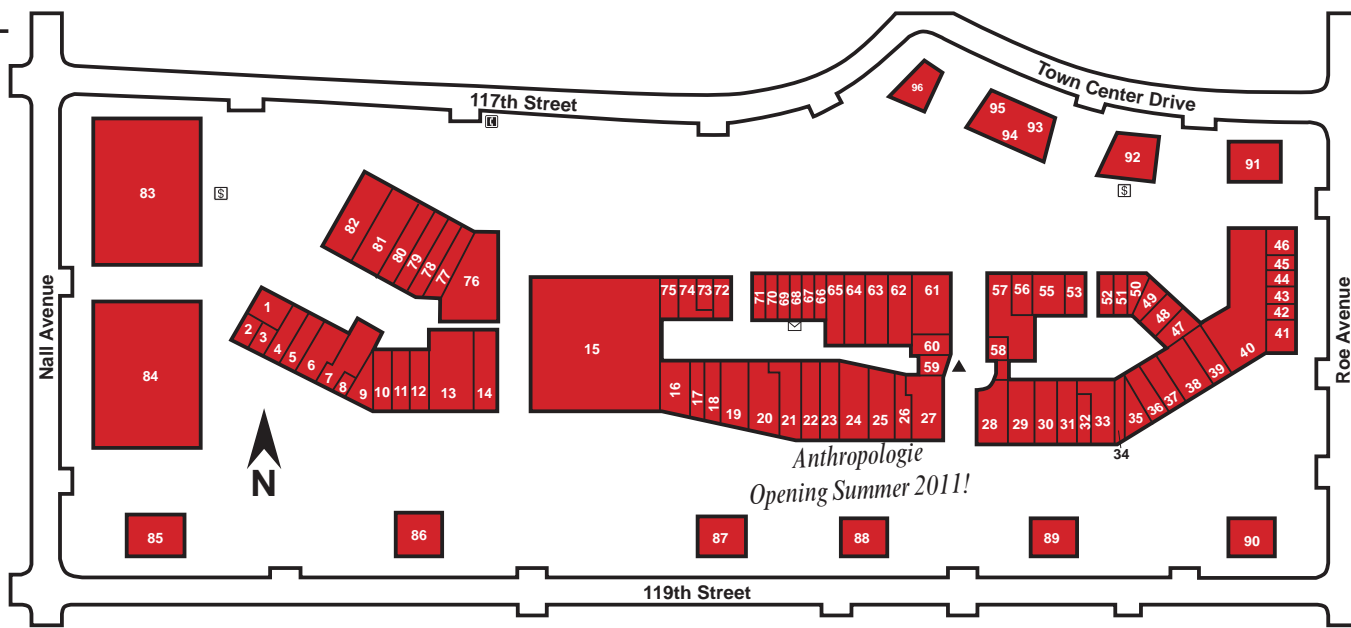

Name	Location	Phone
Apparel for Women		
Macy's	15	913-563-3996
New York & Company	63	913-327-7834
PacSun	80	913-317-8303
Soma Intimates	22	913-317-8566
Standard Style Boutique	16	913-317-8828
Victoria's Secret Beauty Company	24	913-663-4280
Wet Seal	79	913-469-6490
The White House/Black Market	4	913-451-7748
Books, Cards, and Stationery		
Anthropologie	24 & 25	
Barnes & Noble	40	913-491-4535
Department Store		
Macy's	15	913-563-3996
Dining		
810 Sports Zone	89	913-469-9663
Amore Chocolate Pizza Company	49	913-327-1400
Barnes & Noble Café	40	913-491-4535
Bravo! Cucina Italiana	61	913-661-9207
Bristol Bar & Grill	85	913-663-5777
Dean & DeLuca	90	913-498-3131
Hereford House	96	913-327-0800
Houlihan's	88	913-663-2161
On The Border	86	913-327-0400
Panera Bread Bakery & Café	1	913-327-1800
Sushi House	68	913-663-3333
Entertainment		
AMC Town Center 20 Theatres	83	913-498-8696
Box Office		913-498-8696
Movie Line		888-262-4386
Dick's Sporting Goods	84	913-661-0200