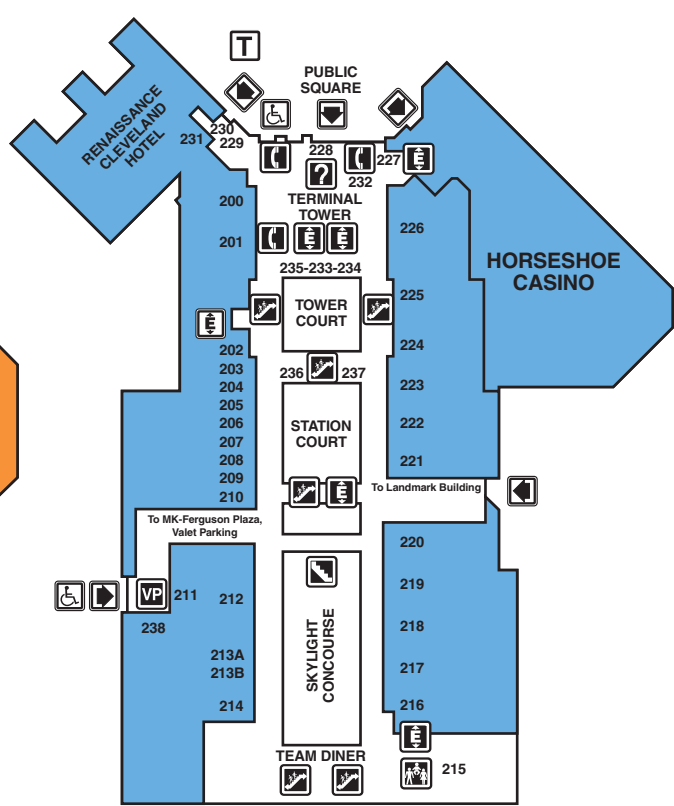

CONCOURSE LEVEL 1

PUBLIC SQUARE LEVEL 2

TOWER COURT LEVEL 3

SKYLIGHT LEVEL 3

LEGEND

ELEVATORS

ENTRANCE

ESCALATOR

GUEST SERVICES

HANDICAP

MANAGEMENT OFFICE

PARKING

RESTROOMS
HANDICAPPED ACCESSIBLE

FAMILY LOUNGE

STAIRS

TAXI STAND

TELEPHONES

TTY TELEPHONE

VALET PARKING