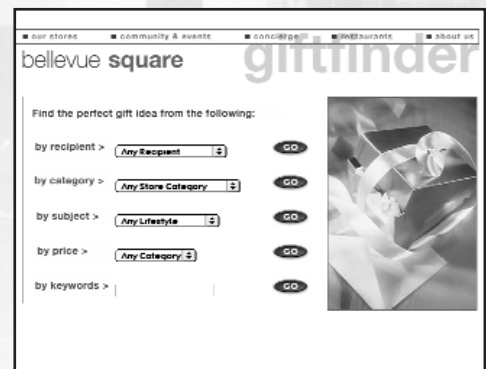

GiftFinder

Consumers know and trust their local mall. Now busy consumers can visit their favorite stores online and save time by pre-shopping for merchandise before they visit the mall.

GiftFinder helps shoppers find the perfect gift for family and friends. Mallfinder's proprietary gift search engine is linked to an online inventory of "recommended gift ideas" unique to each mall. Shoppers are able to search the entire mall for gift ideas by store, recipient, lifestyle and age with just the click of a mouse.

① Why should you utilize the GiftFinder tool?

- *Drive traffic to store locations*
- *Increase brand awareness*
- *Boost sales and revenue*
- *Enhance customer loyalty*

Size Specifications:

Image Width
400 pixels minimum
Image Height
400 pixels variable