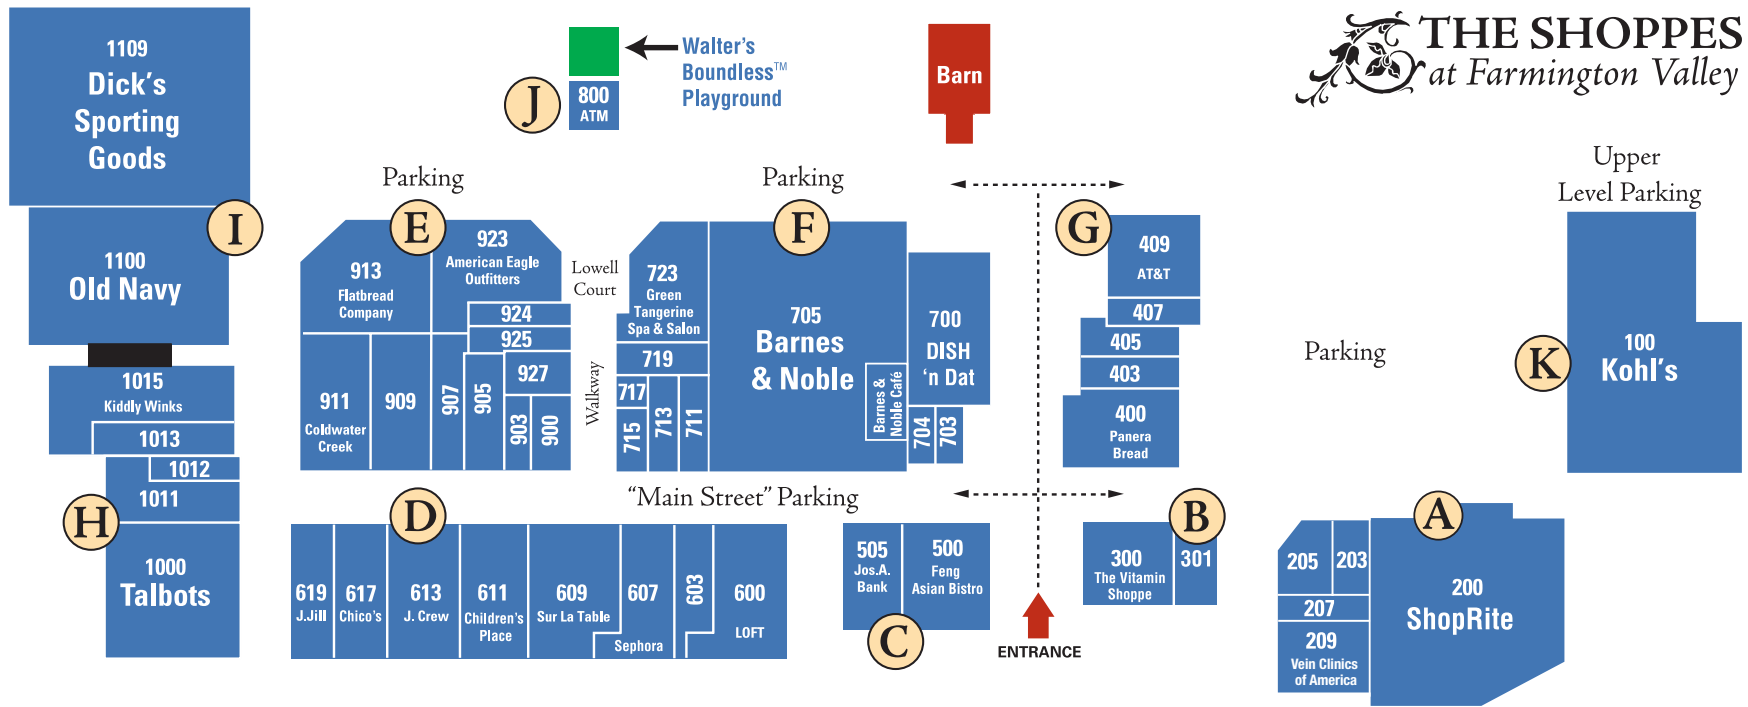

DISCOVER

ANCHOR STORES

- Barnes & Noble Bldg F ... 705860-693-0115
- Dick's Sporting Goods Bldg I ... 1109860-693-1619
- Kohl's Bldg K ... 100860-693-2549
- Old Navy Bldg I ... 1100860-693-0893
- ShopRite Bldg A ... 200860-693-3666

BEAUTY, HEALTH & FITNESS

- Cost Cutters Bldg G ... 405860-693-8909
- Dick's Sporting Goods Bldg I ... 1109860-693-1619
- Green Tangerine Spa & Salon Bldg F ... 723860-693-8785
- Massage Envy Bldg A ... 205 ... *Coming Soon!*
- Sephora Bldg D ... 607860-693-8955
- Snip-its Hair Cuts for Kids Bldg F ... 719860-693-1217
- Vein Clinics of America Bldg A ... 209860-693-6326
- The Vitamin Shoppe Bldg B ... 300860-693-1137

EATERIES

- Barnes & Noble Café ... Bldg F ... 705860-693-0115
- Ben & Jerry's Bldg F ... 703860-693-3202
- DISH 'n Dat Bldg F ... 700860-693-4927
- Feng Asian Bistro Bldg C ... 500860-693-3364
- Flatbread Company Bldg E ... 913860-693-3314
- Panera Bread Bldg G ... 400860-693-9513

RESTROOMS

- Barnes & Noble Bldg F ... 705
- Dick's Sporting Goods Bldg I ... 1109
- Kohl's Bldg K ... 100
- Panera Bread Bldg G ... 400
- ShopRite Bldg A ... 200