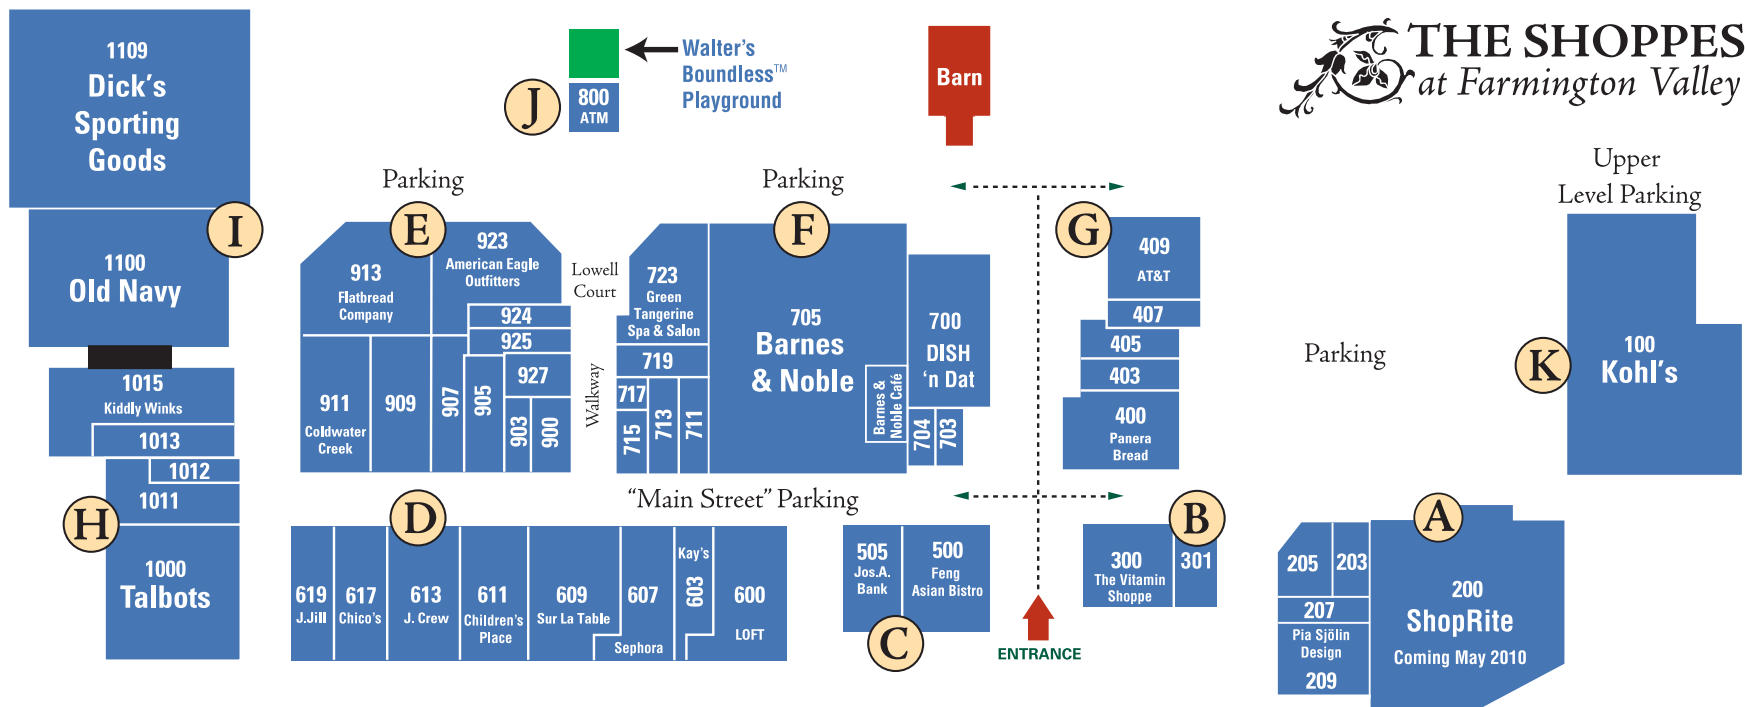

DISCOVER

ANCHOR STORES

Barnes & Noble Bldg F .705860-693-0115
 Dick's Sporting Goods Bldg I .1109860-693-1619
 Kohl's Bldg K .100860-693-2549
 Old Navy Bldg I .1100860-693-0893
 ShopRite Bldg A .200May 2010

BEAUTY, HEALTH & FITNESS

Cost Cutters Bldg G .405860-693-8909
 Dick's Sporting Goods Bldg I .1109860-693-1619
 Green Tangerine Spa & Salon Bldg F .723860-693-8785
 Sephora Bldg D .607860-693-8955
 Snip-its Hair Cuts for Kids Bldg F .719860-693-1217
 The Vitamin Shoppe . Bldg B .300860-693-1137

EATERIES

Barnes & Noble Café . Bldg F .705860-693-0115
 Ben & Jerry's Bldg F .703860-693-3202
 DISH 'n Dat Bldg F .700860-693-4927
 Feng Asian Bistro Bldg C .500860-693-3364
 Flatbread Company Bldg E .913860-693-3314
 Panera Bread Bldg G .400860-693-9513

RESTROOMS

Barnes & Noble Bldg F .705
 Dick's Sporting Goods . Bldg I .1109
 Kohl's Bldg K .100
 Panera Bread Bldg G .400
 ShopRite Bldg A .200May 2010