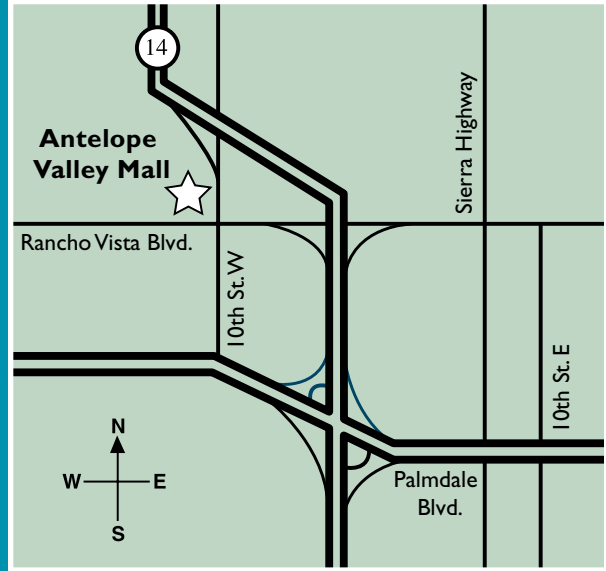

Directory of Stores

Antelope Valley Mall is located in Palmdale, CA at 10th Street West & Rancho Vista Blvd.

From Palmdale:
Take Rancho Vista Blvd. to 10th Street West and the mall is on the right hand side.

From Lancaster:
Take Highway 14 south, exit at 10th Street West and make a right. The mall is on the right hand side.

From Los Angeles:
Take I-5 north to Highway 14, exit at Rancho Vista Blvd. and make a left. Go three blocks to 10th Street West and the mall is on the right hand side.