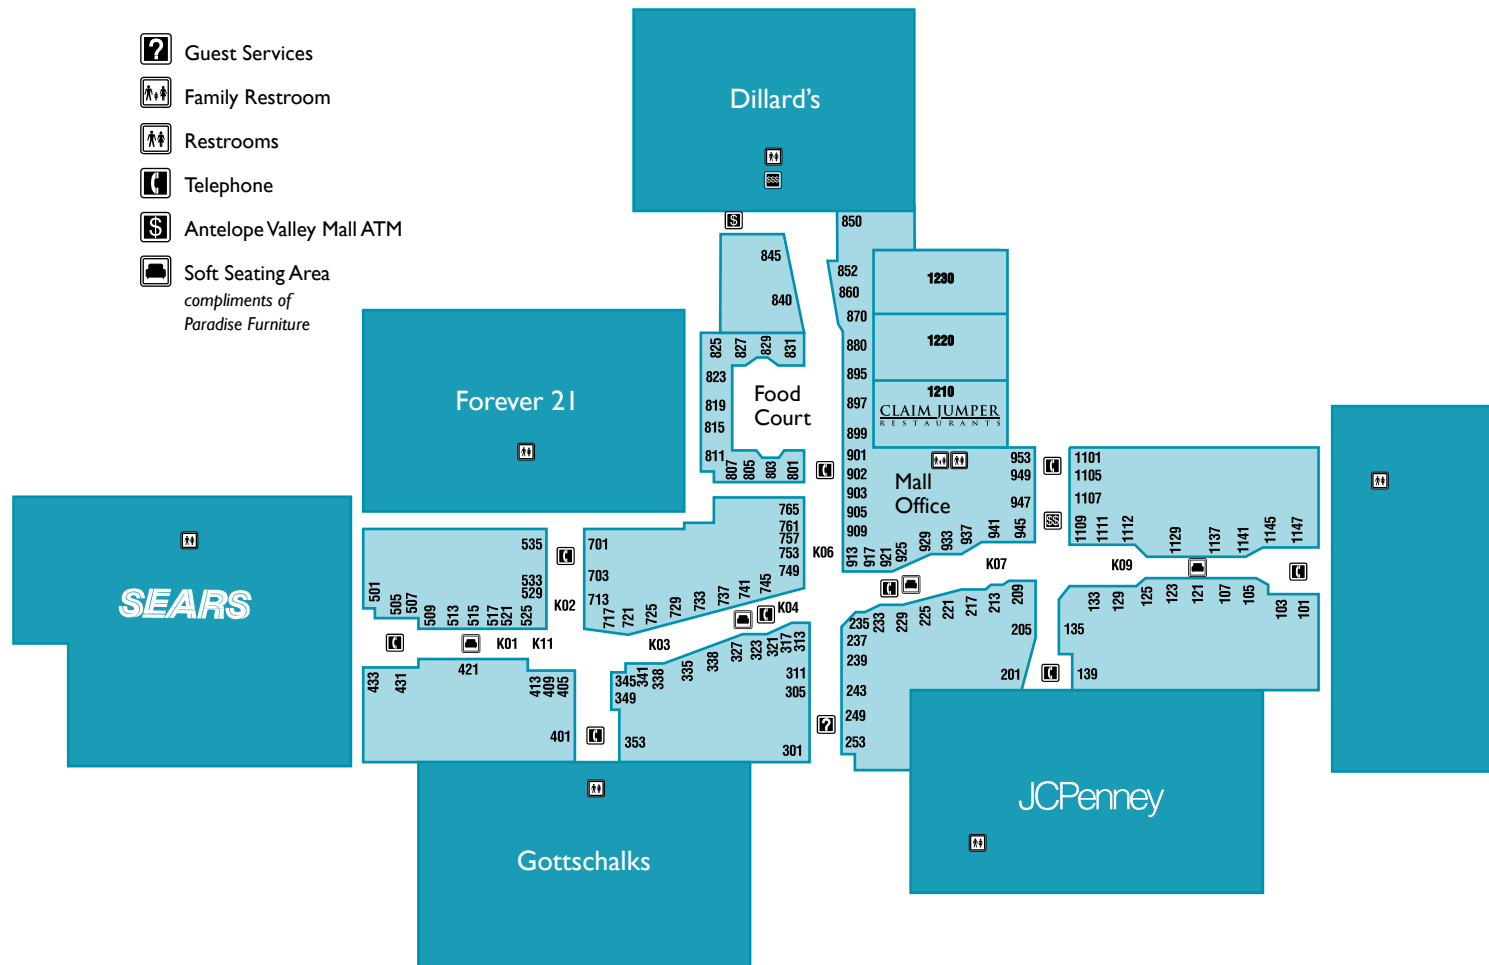

Men's Apparel

133	Aéropostale	538-0876
335	American Eagle Outfitters	273-9801
840	Anchor Blue	947-2080
413	F.U.E.L.	947-2629
121	Hollister	273-5780
933	Hot Topic	266-0110
925	Mirage For Men	266-0006
949	Men's Wearhouse and Tux	266-9158
311	No Fear	225-9969
421	Old Navy	274-9649
741	PacSun	538-1281
1147	Pharmacy Boardshop	947-2642
1129	Tilly's	273-2093
243	Vans	947-5174
725	Zumiez	267-0628

Women's Apparel

133	Aéropostale	538-0876
335	American Eagle Outfitters	273-9801
840	Anchor Blue	947-2080
323	Frederick's of Hollywood	265-8007
413	F.U.E.L.	947-3420
121	Hollister	273-5780
933	Hot Topic	266-0110
107	Lane Bryant	266-3610
213	Max/Rave	947-3408
903	Motherhood Maternity	265-7064
1137	New York & Co.	265-9242
311	No Fear	225-9969
421	Old Navy	274-9649
741	PacSun	538-1281
729	Styles for Less	267-2026
1129	Tilly's	273-2093
929	Torrid	265-7600
243	Vans	947-5174
125	Victoria's Secret	947-0621
733	Wet Seal	265-8776
509	Zizibeh	266-7703
725	Zumiez	267-0628

Shoes

501	Famous Footwear	224-1605
327	Finish Line	267-2738
221	Foot Locker	272-4901
937	Journey's	266-3238
1121	Lady Foot Locker	273-5040
409	Oak West	265-7198
535	Payless Shoe Source	266-2610
341	Shiekh Shoes	272-0578
209	Takken Shoes	947-9939
101	Valino	947-3420
243	Vans	947-5174

- Guest Services
- Family Restroom
- Restrooms
- Telephone
- Antelope Valley Mall ATM
- Soft Seating Area
  compliments of Paradise Furniture

Sporting Goods & Apparel

521	All Pro Sports	947-2745
327	Finish Line	267-2738
221	Foot Locker	272-4901
937	Journey's	266-3238
1121	Lady Foot Locker	273-5040
237	Lids	273-5887
311	No Fear	225-9969
741	PacSun	538-1281
1147	Pharmacy Boardshop	947-2642
401	Reflections Sports	947-1207
1129	Tilly's	273-2093
243	Vans	947-5174
725	Zumiez	267-0628

Jewelry

201	Brighton Accessories at Enchanted Presence	538-1336
870	Daniel's Jewelers	266-0177
902	Domani Jewelers	266-9839
533	European Watch and Jewelry Service	947-0960
313	Fred Meyer Jewelers	273-0086
945	Helzberg Diamonds	274-9477
749	Kevin Jewelers	265-8771

K07	Piercing Pagoda	272-9878
K06	Piercing Pagoda Plus	265-0410
345	Romano's Jewelers	538-1900
K09	Treasure Island	538-1667
135	Zales	272-9936

Books, Cards & Gifts

721	American Greetings	267-6678
229	Bath & Body Works	274-2931
235	The Body Shop	274-1333
899	Bon Bon Int'l	947-7677
901	Cartoon Club	273-2663
1141	Jane's Hallmark	265-8194
507	Spencer Gifts	274-8941
905	Things Remembered	947-0783
201	Thomas Kinkade Signature Gallery at Enchanted Presence	538-1336

Specialty

433	Art Plus Gallery	947-9436
229	Bath & Body Works	274-2931
107	Cacique	266-3610
123	Claire's Accessories	947-5309
529	Dollarland	575-9598

713	Ella Bella	538-1414
201	Enchanted Presence	538-1336
517	General Nutrition Center	274-4486
305	Hiland's Gift & Tobacco	538-9620
1109	Icing by Claire's	575-9357
103	Paradise Furniture	947-1303
921	Paradise Furniture	947-1303
1112	Luxury Perfumes	224-1334
925	Mirage For Men (Tailoring Service)	266-0006
249	Paint-a-Dream	224-2000
852	Sleep Number by Select Comfort	272-0682
917	Sunglass Hut	267-1034
235	The Body Shop	274-1333
1145	Trade Secrets	266-3130
765	Vitamin World	266-3609

Audio, Video & Computer

239	GameStop	267-2060
895	GameStop	538-0943
515	Radio Shack	265-9795

Food Specialties

899	Bon Bon Int'l	947-7677
823	Chinese Gourmet Express	267-2241
753	Cinnabon	266-9795
1210	Claim Jumper	274-0900
827	Great Steak & Potato Co.	266-0505
253	Greenhouse Café	272-8866
805	Hot Dog on a Stick	272-5847
811	It's a Pita	268-4404
225	La Perk	267-6004
K11	Love Swirl	266-1558
819	McDonalds	266-9376
829	Mediterranean Delight	273-1128
717	Mrs. Fields Cookies	273-4202
761	Orange Julius/Dairy Queen	947-9981
1111	Pretzel Time	947-8444
301	Red Robin	274-1773
745	See's Candies	274-2836
803	Shogun Teriyaki	947-0629
807	Subway Sandwiches	265-1690
831	Surf City Squeeze	947-4626
850	Texas Cattle Co.	273-6642
815	Villa Pizza	265-0072
801	Wetzels Pretzels	265-1717

Personal & Professional