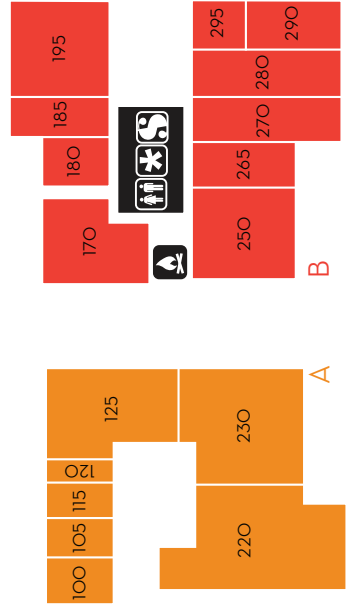

# THE ORCHARD

TOWN CENTER

FUTURE PHASE

LIFETIME FITNESS

W. 147TH AVE.

ORCHARD PKWY. TOWN CENTER DR. DELAWARE ST.

W. 146TH AVE.

➔ SUPERTARGET