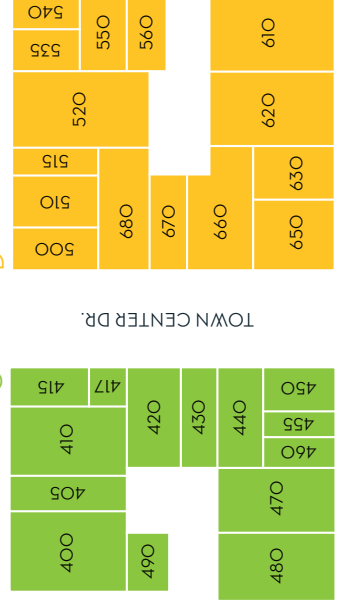

# THE ORCHARD

TOWN CENTER

FUTURE PHASE

LIFETIME FITNESS

W. 147TH AVE.

ORCHARD PKWY. TOWN CENTER DR. DELAWARE ST.

W. 146TH AVE.

➔ SUPERTARGET