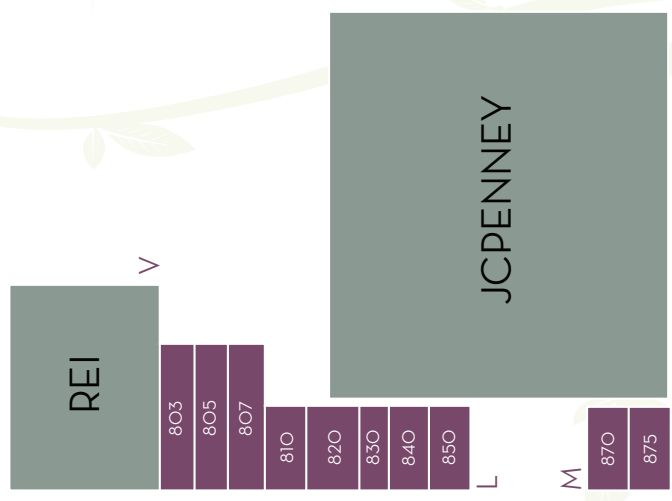

# THE ORCHARD

TOWN CENTER

FUTURE PHASE

LIFETIME FITNESS

W. 147TH AVE.

ORCHARD PKWY. TOWN CENTER DR. DELAWARE ST.

W. 146TH AVE.

➔ SUPERTARGET