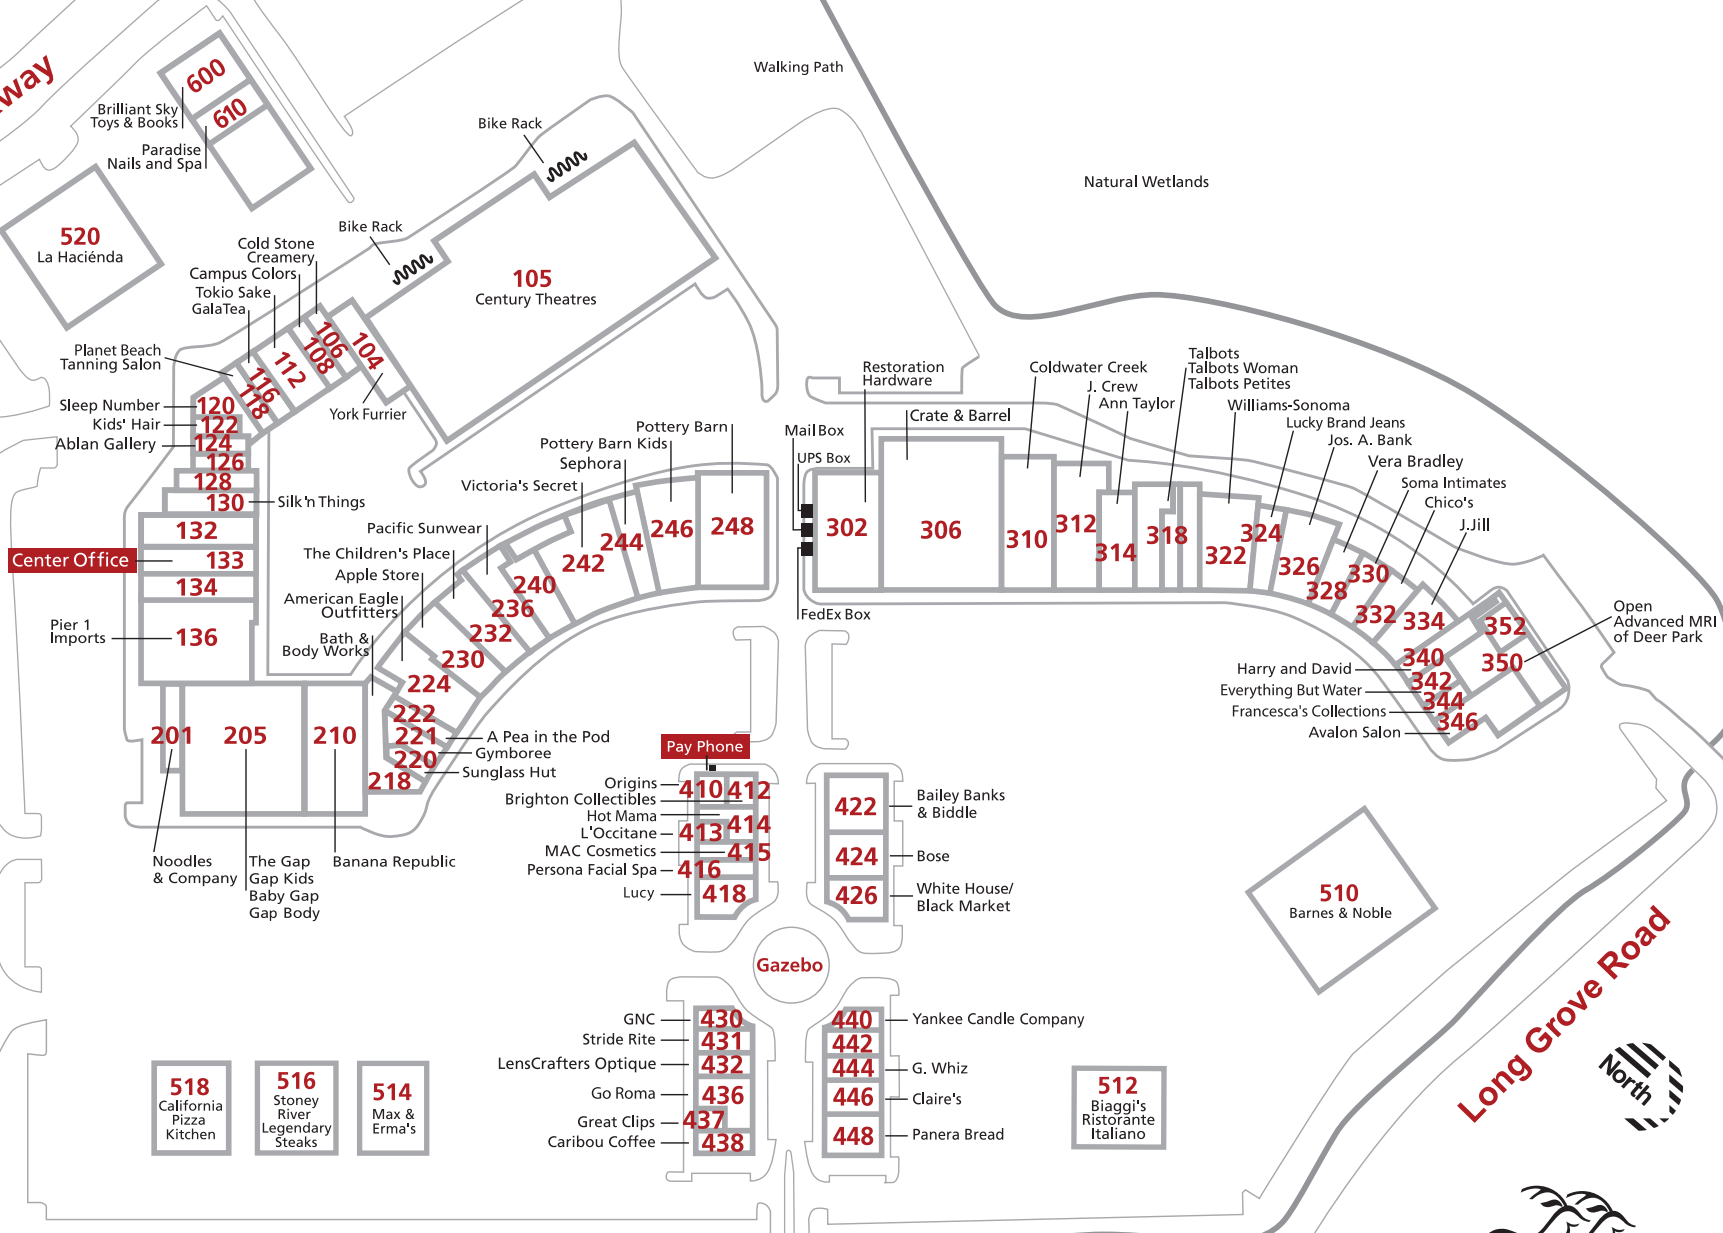

Field Parkway

Deer Park Boulevard

Rand Road

Long Grove Road

Brilliant Sky Toys & Books
Paradise Nails and Spa

520 La Hacienda

Planet Beach Tanning Salon

Sleep Number Kids' Hair
Ablan Gallery

Center Office

Pier 1 Imports

Noodles & Company

The Gap Gap Kids Baby Gap Gap Body

Banana Republic

410 412 413 414 415 416 418

430 431 432 436 437 438

Pay Phone

422 424 426

440 442 444 446 448

Bailey Banks & Biddle Bose White House/Black Market

Yankee Candle Company G. Whiz Claire's Panera Bread

510 Barnes & Noble

512 Biaggi's Ristorante Italiano

Cold Stone Creamery Campus Colors Tokio Sake GalaTea

105 Century Theatres

York Furrier

Silk n Things

The Children's Place Apple Store

American Eagle Outfitters Bath & Body Works

224 222 221 220 218

A Pea in the Pod Gymboree Sunglass Hut

Victoria's Secret Sephora Pottery Barn Kids Pottery Barn

244 246 248

240 242

236 232

230 224

222 221 220 218

A Pea in the Pod Gymboree Sunglass Hut

410 412 413 414 415 416 418

430 431 432 436 437 438

Restoration Hardware

Mail Box UPS Box FedEx Box

302 306 310 312 314 318 322 324 326 328 330 332 334 352

Crate & Barrel

Coldwater Creek J. Crew Ann Taylor

Talbots Talbots Woman Talbots Petites

340 342 344 346

422 424 426

510 Barnes & Noble

Gazebo

440 442 444 446 448

Yankee Candle Company G. Whiz Claire's Panera Bread

512 Biaggi's Ristorante Italiano

Natural Wetlands