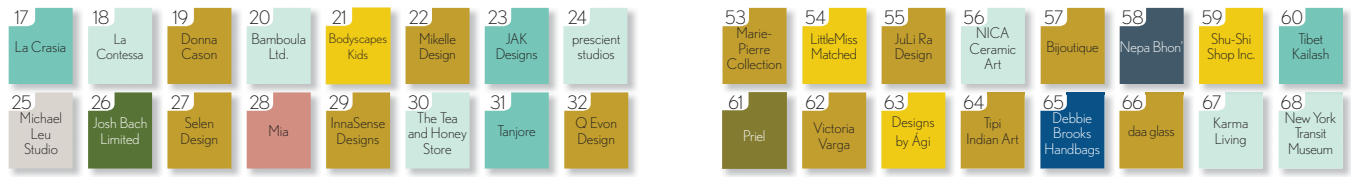

MEN'S

- 26 • Josh Bach Limited

STATIONERY/BOOKS

- 13 • Le Bazaar Fashion
- 58 • Nepa Bhon'
- 33 • Posman Books

42ND STREET

CENTER AISLE

CENTER AISLE

BRIDGE TO MAIN CONCOURSE/
THE HOLIDAY LASER LIGHT SHOW