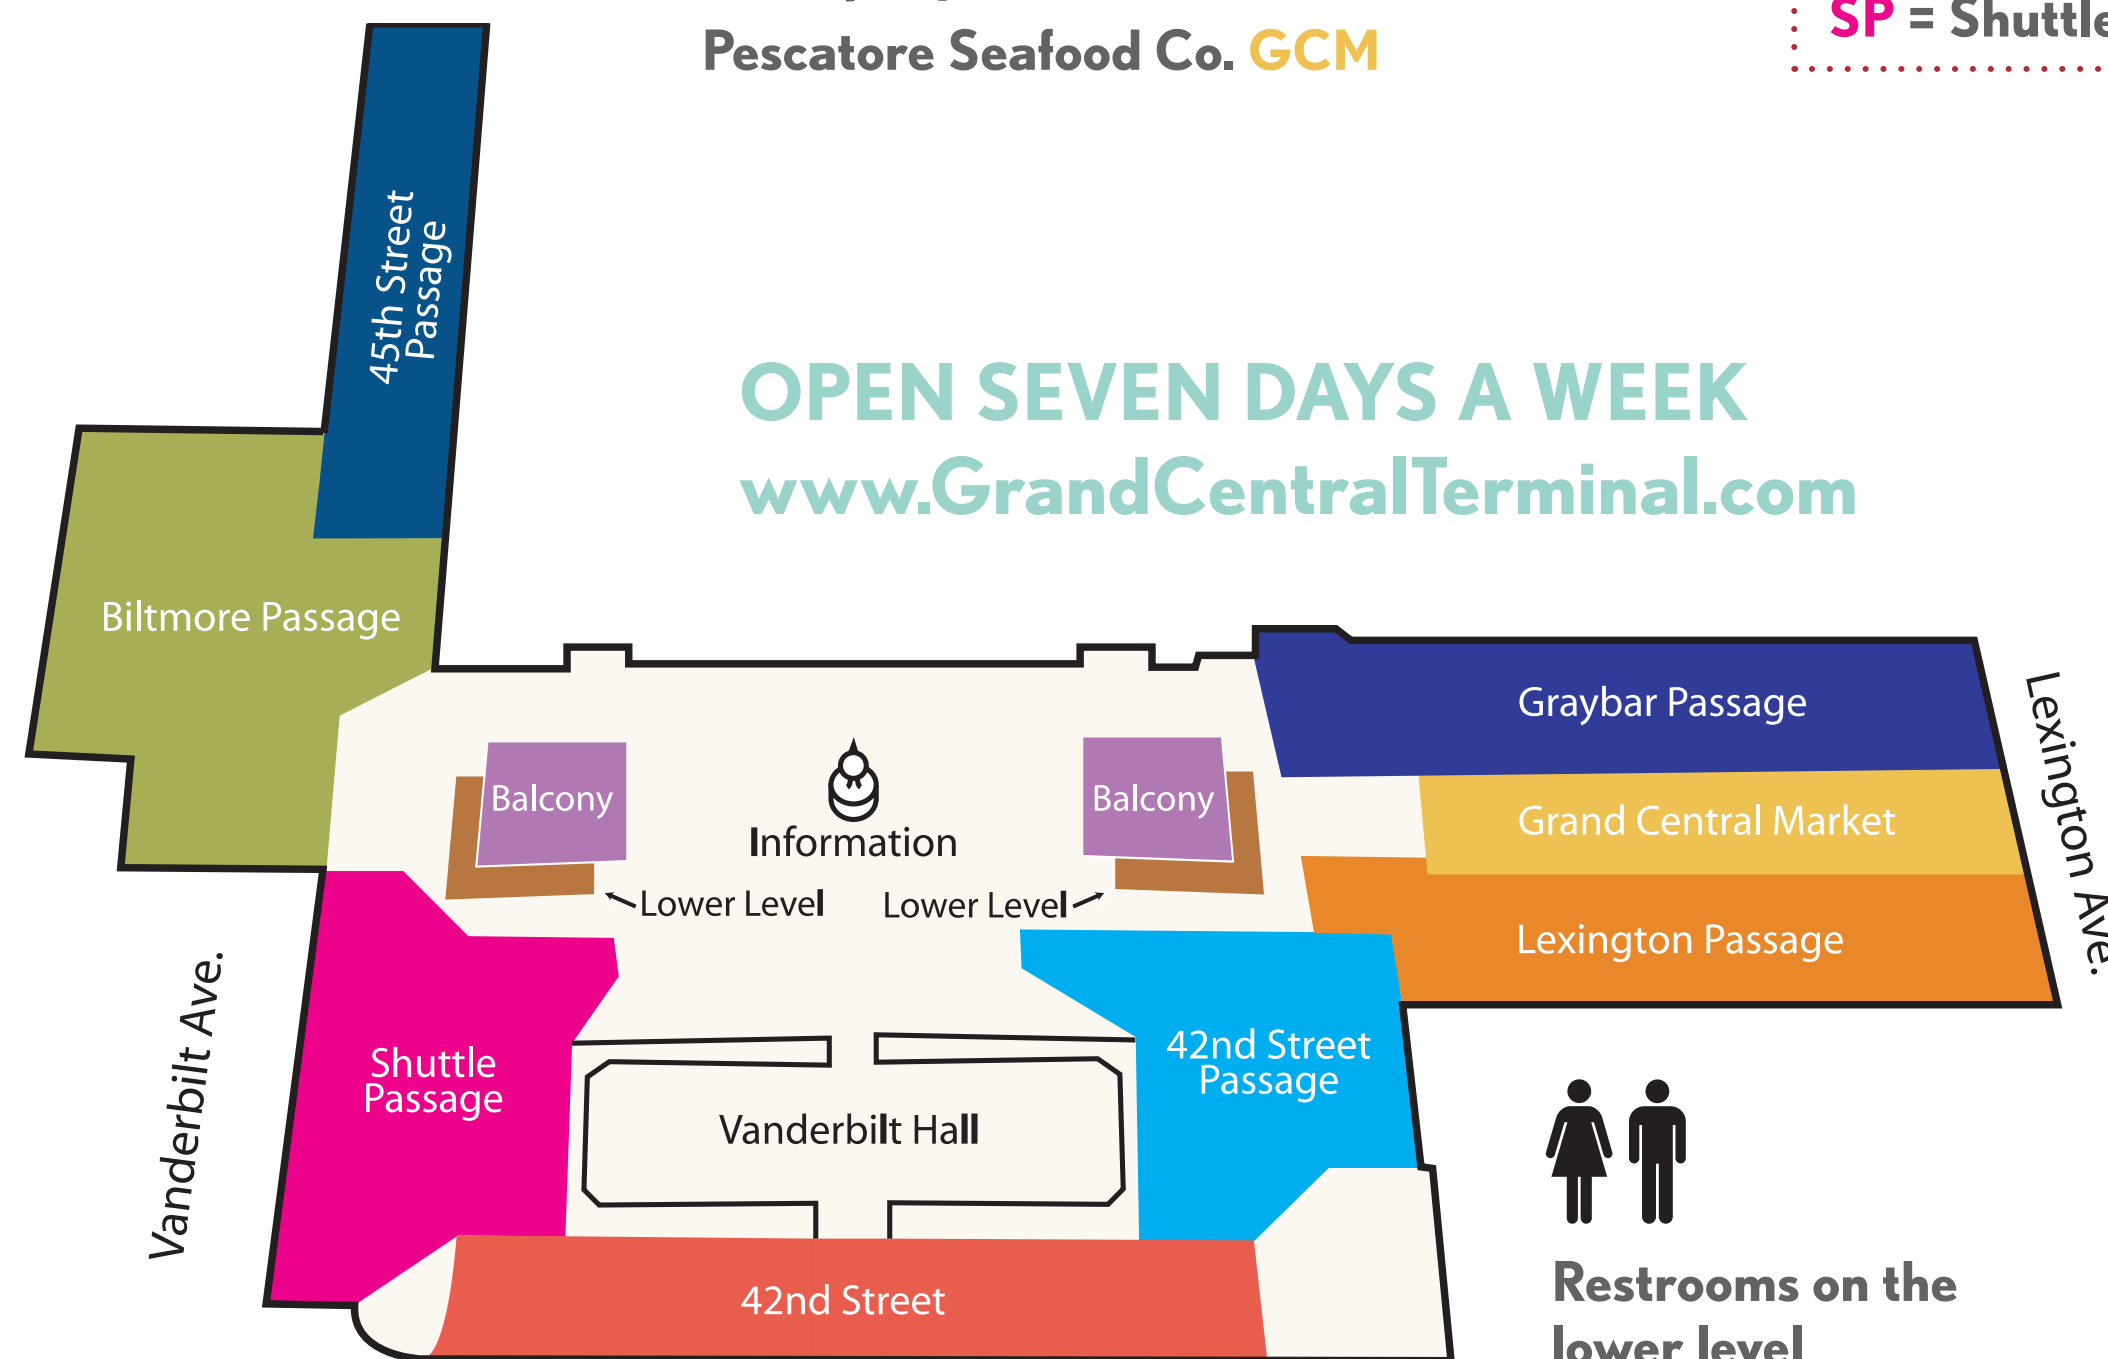

RETAIL SHOPS

The Art of Shaving **LP**
Aveda **LP**
Banana Republic **42nd St.**
Cursive **LP**

Dahlia **BP LL**
Forever Silver **LP**
General Nutrition Center **GP**
Grand Central Optical **LP**
InnaSense **LP**
Kenneth Cole New York **42nd St.**
LaCrasia Gloves & Creative
Accessories **LP**
LittleMissMatched **LP**
L'Occitane **LP**
M.A.C. Cosmetics **LP**
New York Transit Museum
Gallery and Store **SP**
Oliviers & Co. **GP**
Origins **LP**
Papyrus **42nd P BP**
Pink Slip **LP**
Posman Books **SP**
Pylones **SP**
Super Runners Shop **42nd P**
Swatch **LP**
Tia's Place **LP**
TOTO **LP**
Tumi **LP**

Wild Edibles **GCM**
Zaro's Bakery **GCM**

SERVICES

Central Watch Band Stand **45th P**
Chase Bank **SP LL**
Choice Foreign Currency **42nd P**
Cobbler & Shine **GP**
Eddie's Shoe Repair **BP LL**
Francesco's Salon **SP**
Grand Central Racquet® **45th P**
Hudson News **42nd P LL SP**
Rite Aid **SP**

LOCATION KEY

42nd St. = 42nd Street
42nd P = 42nd Street Passage
45th P = 45th Street Passage
BL = Balcony
BP = Biltmore Passage
GCM = Grand Central Market
GP = Graybar Passage
LL = Lower Level
LP = Lexington Passage
SP = Shuttle Passage